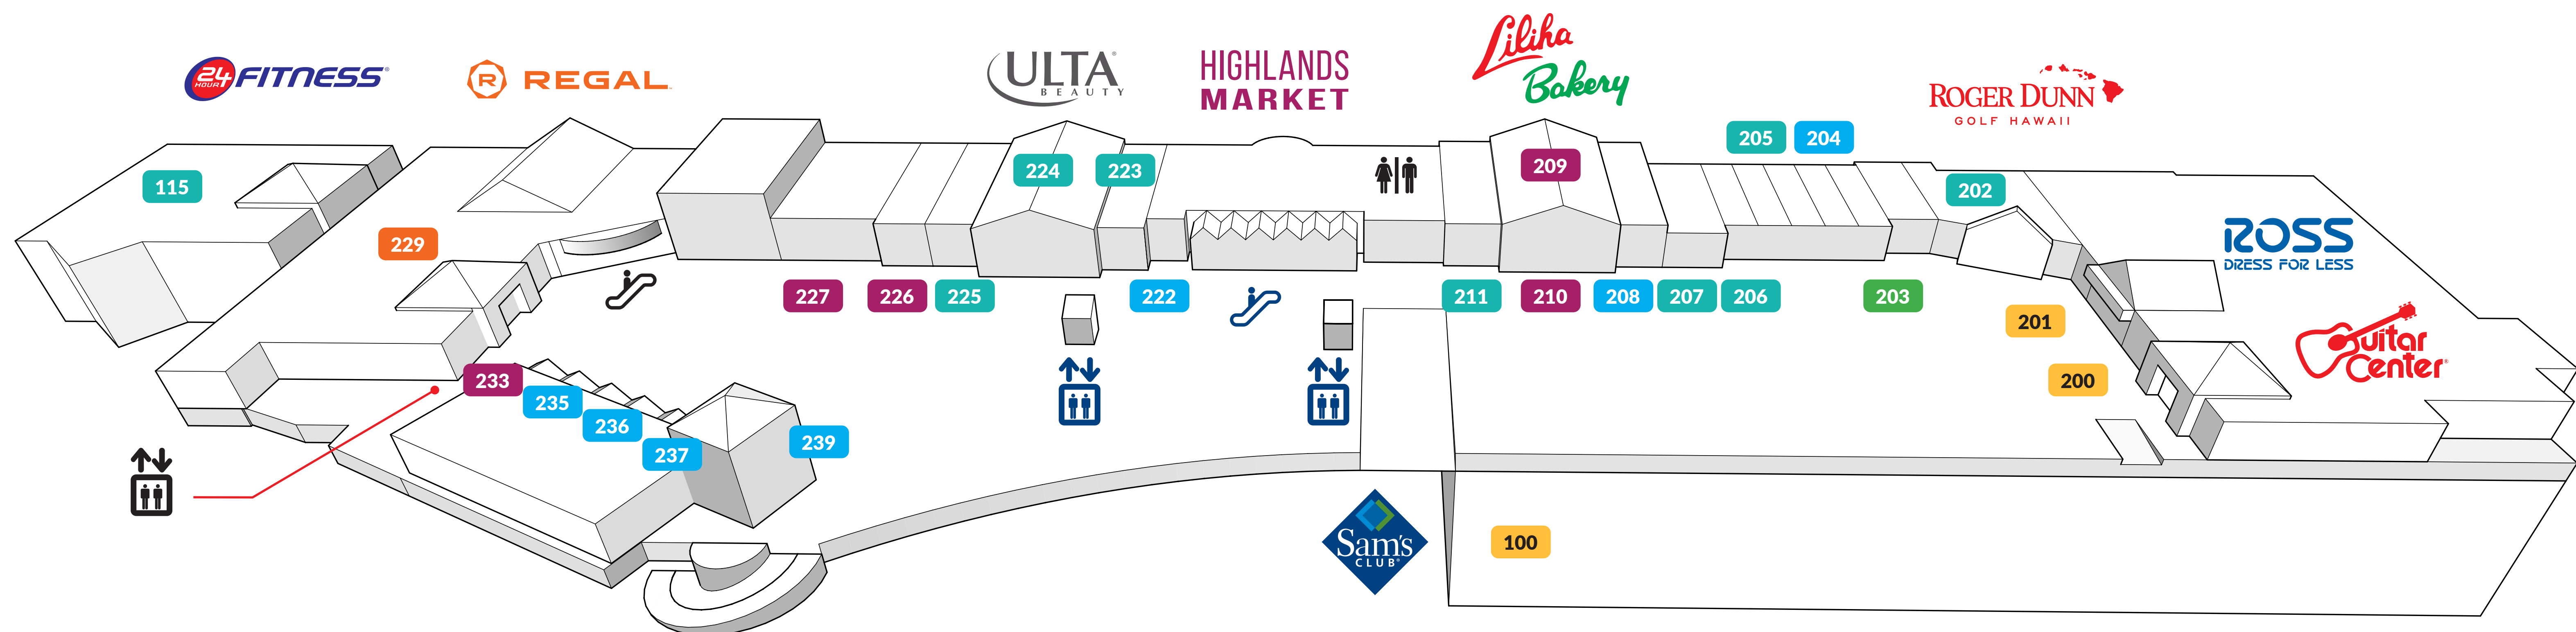

PEARL HIGHLANDS CENTER

Directory

Apparel

Jeans Warehouse 203

Entertainment

Regal Cinemas 229

Services

European Wax Center 206
 FedEx Office 237
 Great Clips 236
 Massage Envy & Spa 222
 Pearl Family Dental Care 235
 Queen Nails 239
 US Marine Corps Career Center 204
 US Air Force Reserve Career Center 204A
 US Air National Guard Career Center 205B
 US Army Career Center 208

Department Stores

Ross Dress for Less 201
 Sam's Club 100

SAM'S CLUB ENTRANCE - GROUND LEVEL

The Sam's Club main entrance is located on the ground level. To access, use the escalators in front of the Highlands Market Food Court or nearby elevators in the parking lot.

Specialties

24 Hour Fitness (Enter at Mezzanine level) 115 
 The Good Feet Store 205 A
 Guitar Center 200
 Mattress Firm 211
 Roger Dunn Golf 202
 Spectrum 207
 T-Mobile 204 B
 Ulta Beauty 224
 Verizon Wireless 225