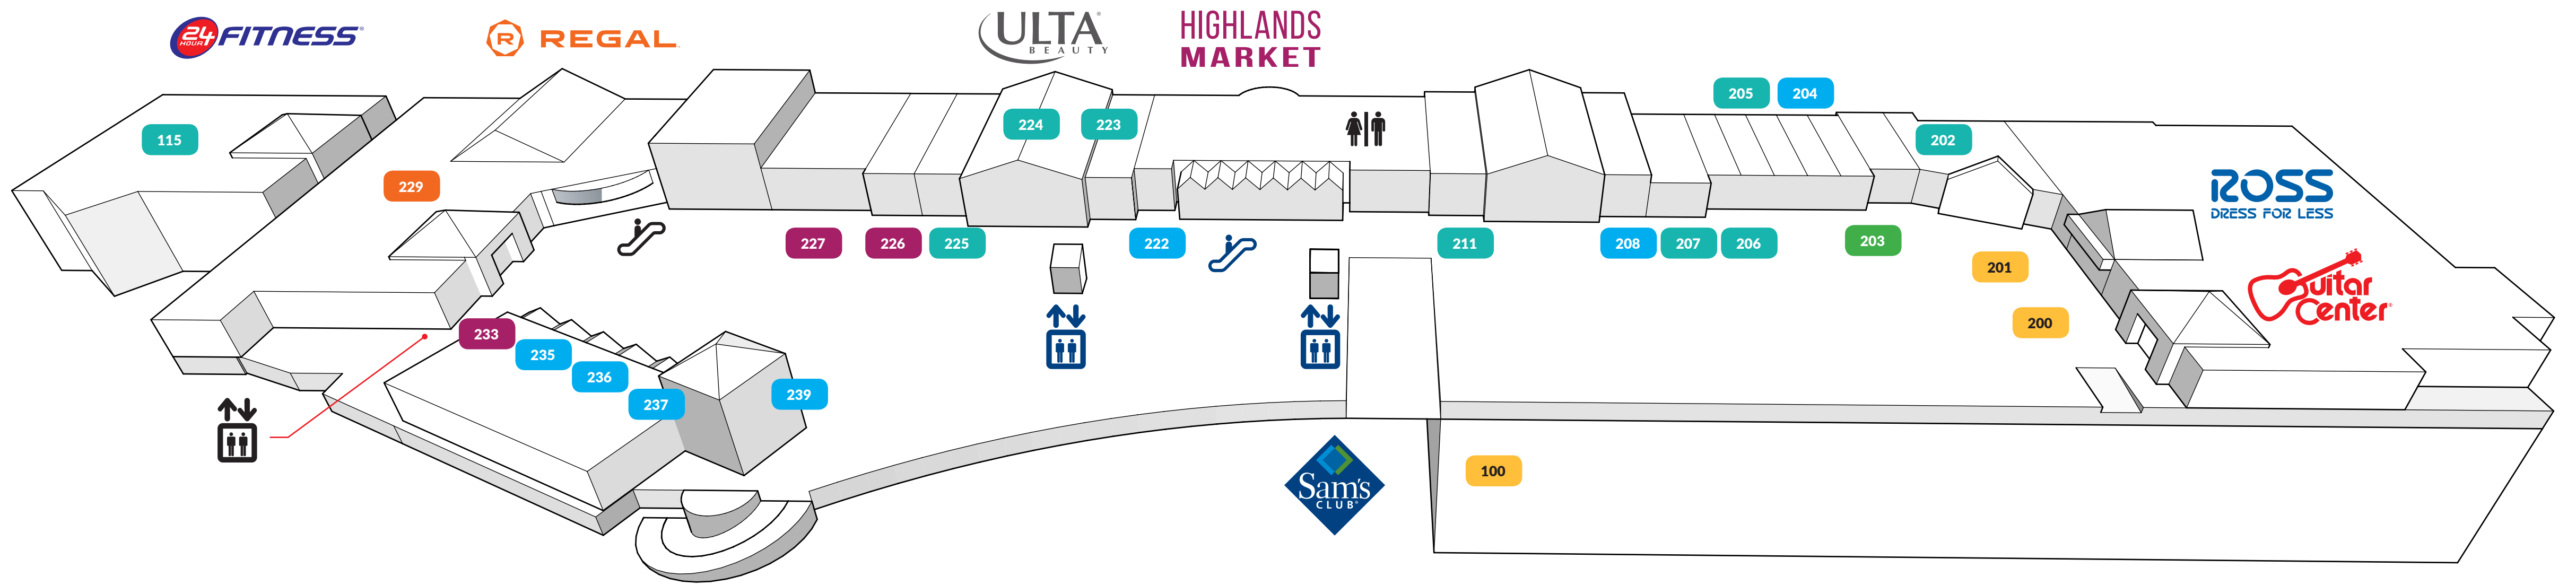

PEARL HIGHLANDS CENTER

Directory

Apparel

Jeans Warehouse 203

Entertainment

Regal Cinemas 229

Services

European Wax Center 206
FedEx Kinkos 237
Great Clips 236
Help Your Diabetes 204 A
Massage Envy & Spa 222
Pearl Family Dental Care 235
Queen Nails 239
Veterans United Home Loans 208

Department Stores

Ross Dress for Less 201
Sam's Club 100

SAM'S CLUB ENTRANCE - GROUND LEVEL
The Sam's Club main entrance is located on the ground level. For direct access, use the escalators in front of the Highlands Market Food Court or nearby elevator in the parking lot.

Specialties

24 Hour Fitness 115
Entrance to 24 Hour Fitness is located on Mid-Level (Mezzanine) parking area.
Cricket Wireless 205 A
Game Stop 205 B
Guitar Center 200
Mattress Firm 211
Roger Dunn Golf 202
Spectrum 207
T-Mobile 204 B
Ulta Beauty 224
Verizon Wireless 225

Dining

Buffalo Wild Wings 227
Johnny Rockets 226
The Pizza Press 233

Highlands Market

Jersey Mike's 212
Il Gelato 241
L&G Local Foods 219
Maui Tacos 217
Ming's Canton Food 220
Pampanga Kitchen 214
Sushiman 216
Teapresso Bar 240
Tin Hut BBQ 215
The Elephant Shack 213
UpRoll Cafe 221