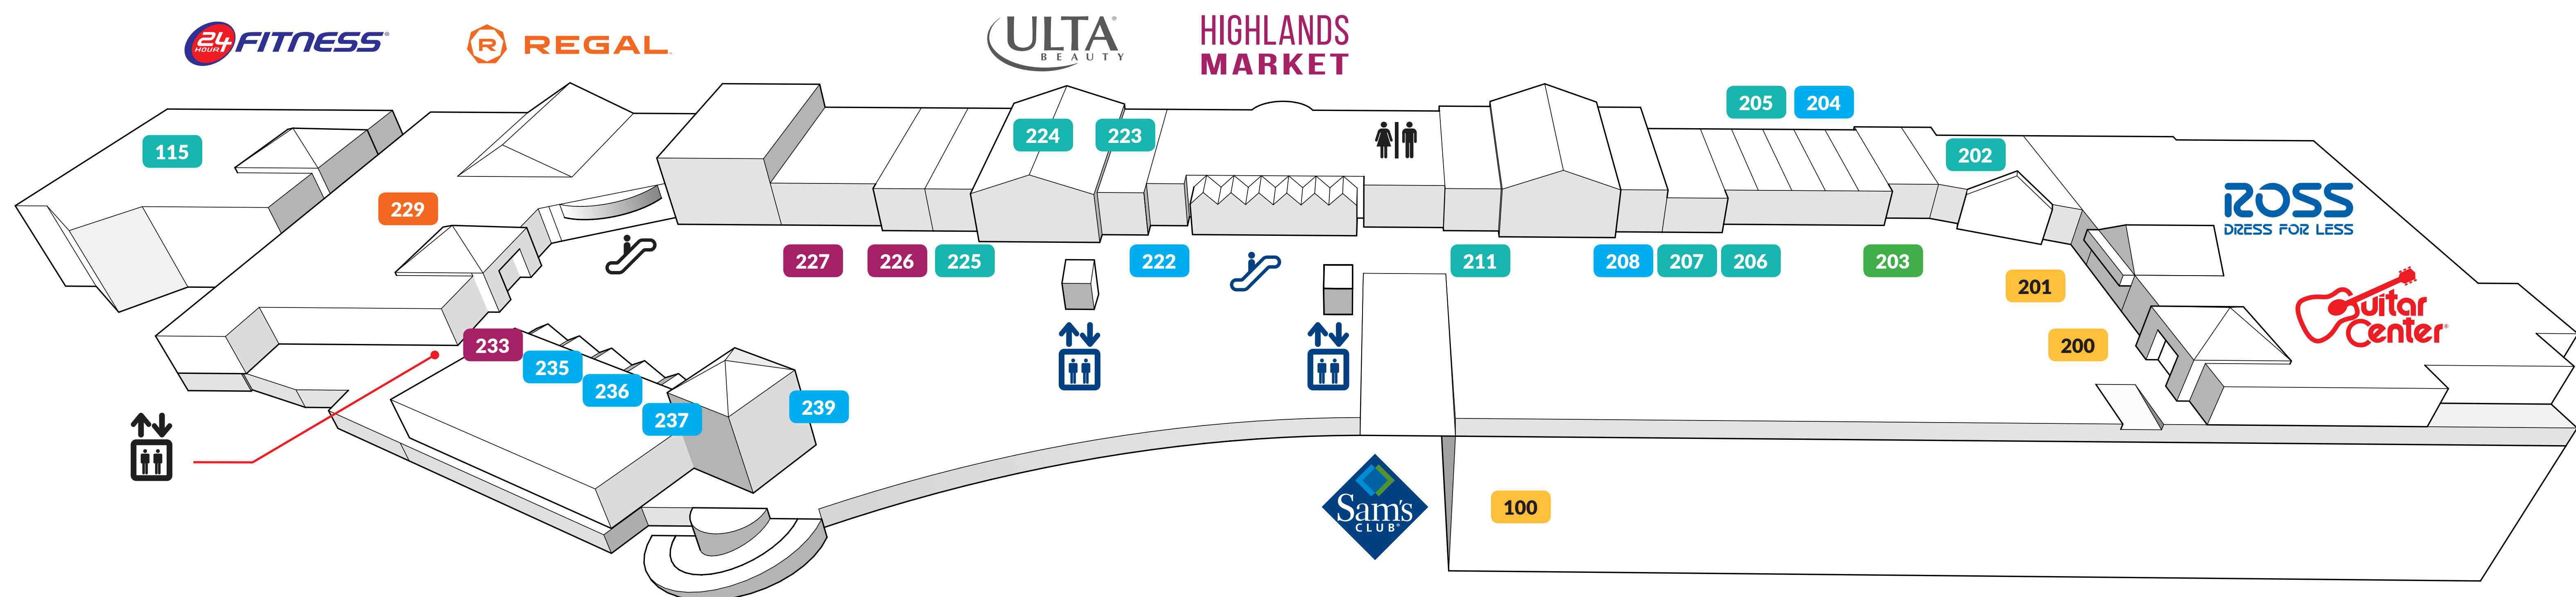

PEARL HIGHLANDS CENTER

Directory

Apparel

Jeans Warehouse **203**

Entertainment

Regal Cinemas **229**

Services

European Wax Center **206**

FedEx Office **237**

Great Clips **236**

Coming Soon **204 A**

Massage Envy & Spa **222**

Pearl Family Dental Care **235**

Queen Nails **239**

Veterans United Home Loans **208**

Department Stores

Ross Dress for Less **201**

Sam's Club **100**

SAM'S CLUB ENTRANCE - GROUND LEVEL

The Sam's Club main entrance is located on the ground level. To access, use the escalators in front of the Highlands Market Food Court or nearby elevators in the parking lot.

Specialties

24 Hour Fitness (Enter at Mezzanine level) **115**

The Good Feet Store **205 A**

Coming Soon **205 B**

Guitar Center **200**

Mattress Firm **211**

Roger Dunn Golf **202**

Spectrum **207**